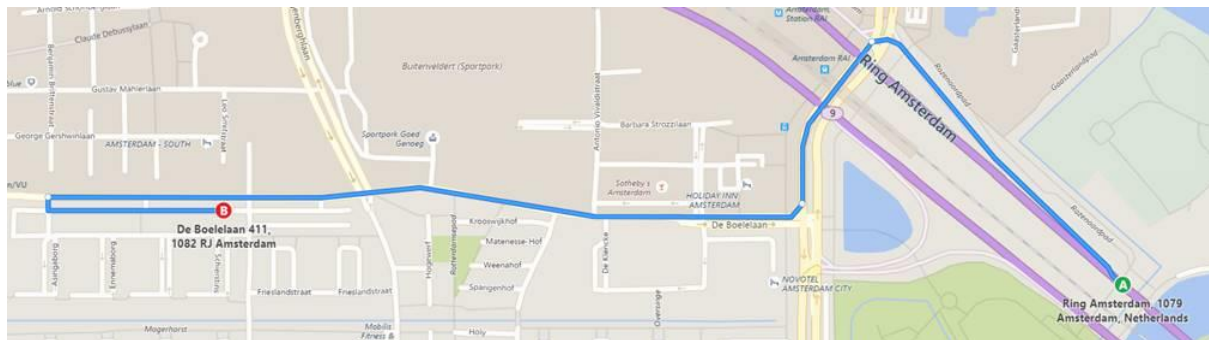

De Boelelaan 411
1082 RJ Amsterdam

t +31 20 235 70 00
info@axeco.nl

www.axeco.nl

By car

I: From The Hague (A4), Zaanstad (A8) or Haarlem (A9/A4)

You can reach our office via the A10 ring road, exit S108 (Buitenveldert). At the end of the exit, take a left onto Amstelveenseweg/S108 and the next left onto De Boelelaan. After 900 meters on de Boelelaan turn right onto Asingaborg and immediately turn left on the De Boelelaan until you reach the building “De Boel” on your right hand side (B).

II: From Utrecht (A2) or Amersfoort (A1)

You can reach our office via the A10 ring road, exit S109 (RAI). Take a left at the end of the exit and take a right at the De Boelelaan. After 1.4 km on de Boelelaan left right onto Asingaborg and immediately turn left on the De Boelelaan until you reach the building “De Boel” on your right hand side (B).

The entrance of AXECO is located at the ground floor of De Boelelaan 411.

De Boelelaan 411
1082 RJ Amsterdam

t +31 20 235 70 00
info@axeco.nl

www.axeco.nl

By public transport

From Central Station

Take metro 51 (direction Westwijk) to Amsterdam Zuid. Exit the station on the south side to the Gustav Mahlerplein. Walk straight ahead until you cross the pedestrian bridge. Take a left on De Boelelaan. The building (De Boel) is located on your right-hand side. The entrance of AXECO is located at the ground floor of De Boelelaan 411.

From Amsterdam Sloterdijk

Take metro 50 (direction Gein) to Amsterdam Zuid. Exit the station on the south side to the Gustav Mahlerplein. Walk straight ahead until you cross the pedestrian bridge. Take a left on De Boelelaan. The building (De Boel) is located on your right-hand side. The entrance of AXECO is located at the ground floor of De Boelelaan 411.