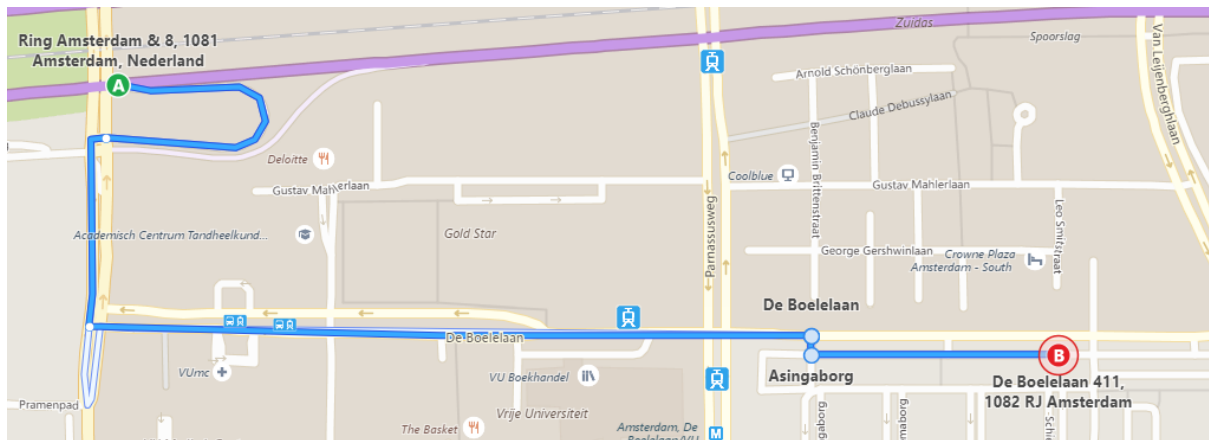

De Boelelaan 411
1082 RJ Amsterdam

t +31 20 235 70 00
info@axeco.nl

www.axeco.nl

By car

I: From The Hague (A4), Zaanstad (A8) or Haarlem (A9/A4)

You can reach our office via the A10 ring road, exit S108 (Buitenveldert). At the end of the exit, take a left onto Amstelveenseweg/S108 and the next left onto De Boelelaan. After 900 meters on de Boelelaan turn right onto Asingaborg and immediately turn left on the De Boelelaan until you reach the building “De Boel” on your right hand side (B).

II: From Utrecht (A2) or Amersfoort (A1)

You can reach our office via the A10 ring road, exit S109 (RAI). Take a left at the end of the exit and take a right at the De Boelelaan. After 1.4 km on de Boelelaan left right onto Asingaborg and immediately turn left on the De Boelelaan until you reach the building “De Boel” on your right hand side (B).

The entrance of AXECO is located at the ground floor of De Boelelaan 411.

De Boelelaan 411
1082 RJ Amsterdam

t +31 20 235 70 00
info@axeco.nl

www.axeco.nl

By public transport

From Central Station

Take metro 51 (direction Westwijk) to Amsterdam Zuid. Exit the station on the south side to the Gustav Mahlerplein. Walk straight ahead until you cross the pedestrian bridge. Take a left on De Boelelaan. The building (De Boel) is located on your right-hand side. The entrance of AXECO is located at the ground floor of De Boelelaan 411.

From Amsterdam Sloterdijk

Take metro 50 (direction Gein) to Amsterdam Zuid. Exit the station on the south side to the Gustav Mahlerplein. Walk straight ahead until you cross the pedestrian bridge. Take a left on De Boelelaan. The building (De Boel) is located on your right-hand side. The entrance of AXECO is located at the ground floor of De Boelelaan 411.